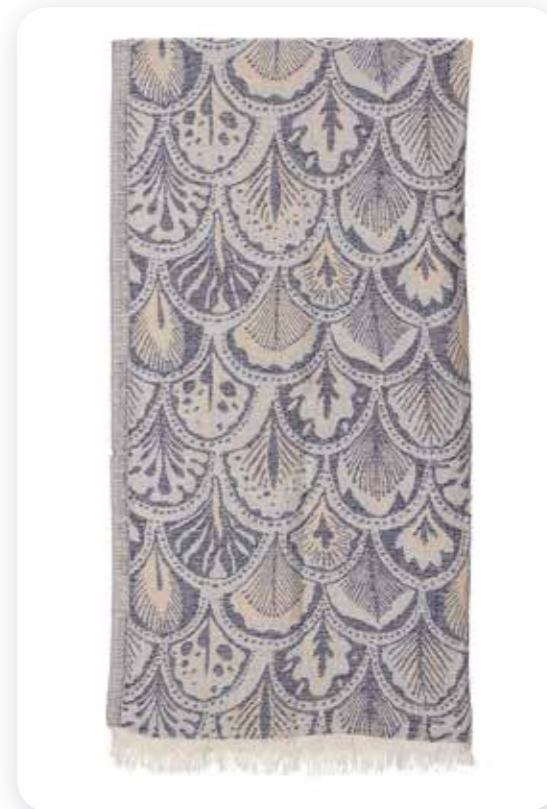

NPTJKED00017
CAT DESING JAKAR PESTAMAL”_1
%100 COTTON 100X180 360GR-360GR

NNPTJDFEDA025
EDA DUBLE FASH3 KATLI JAKAR PESTAMAL_4
%100 COTTON 90X170 360GR