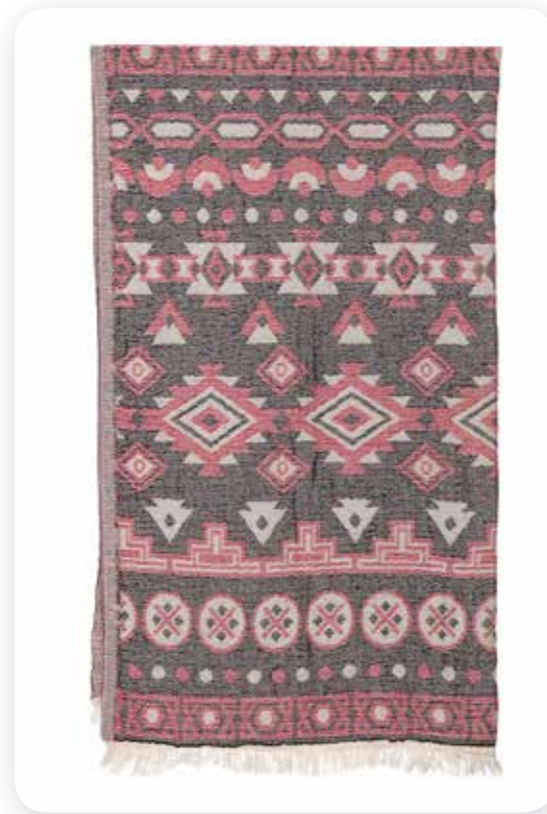

NPTJJKRZ014
JAPANESE CHERRY BLOSSOM DESING
JAKAR PESTAMAL_3
%100 COTTON 100X180 300GR- 360GR

NPTJDFDLYMINI025
DAILY MINIMAL
DUBLE FASH 3 KATLI JAKAR PESTAMAL
%100 COTTON 90X170 300GR